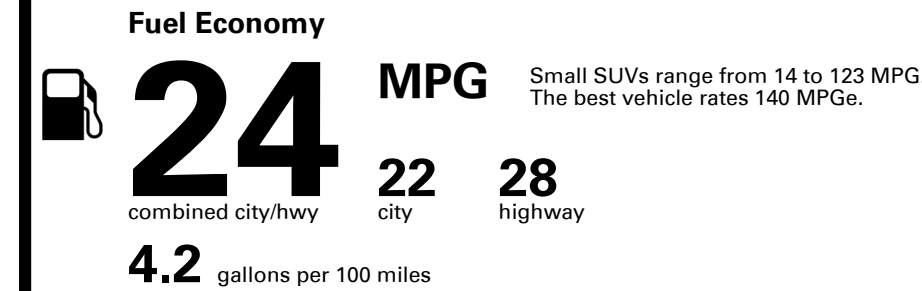

TOTAL PRICE: \$47,075.00

EMISSIONS:
This vehicle is certified to meet emission requirements in all 50 states

EPA DOT Fuel Economy and Environment

Gasoline Vehicle

You spend \$3,750
more in fuel costs over 5 years compared to the average new vehicle.

Annual fuel cost \$2,700

Fuel Economy & Greenhouse Gas Rating (tailpipe only)

Smog Rating (tailpipe only)

This vehicle emits 369 grams CO₂ per mile. The best emits 0 grams per mile (tailpipe only). Producing and distributing fuel also create emissions; learn more at fueleconomy.gov.