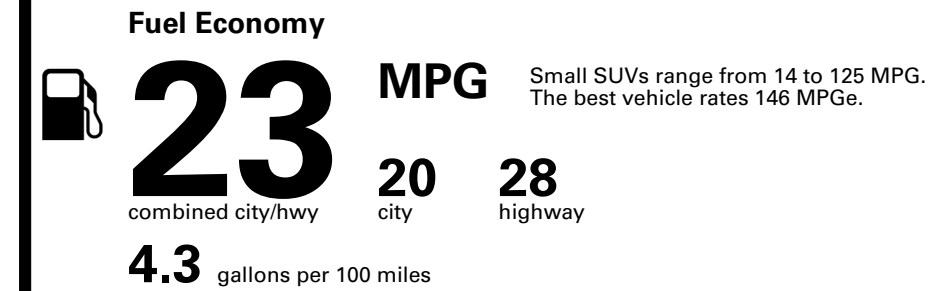

TOTAL PRICE: \$54,775.00

147 A

EPA DOT Fuel Economy and Environment

Gasoline Vehicle

You spend \$5,000
more in fuel costs over 5 years compared to the average new vehicle.

Annual fuel cost \$2,700

Fuel Economy & Greenhouse Gas Rating (tailpipe only)