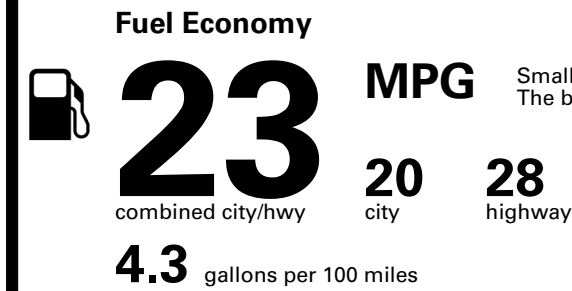

TOTAL PRICE: \$59,590.00

152 A 0016

EMISSIONS:
This vehicle is certified to meet emission requirements in all 50 states

EPA DOT Fuel Economy and Environment

Gasoline Vehicle

Small SUVs range from 14 to 125 MPG. The best vehicle rates 146 MPGe.

You spend \$5,000
more in fuel costs over 5 years
compared to the average new vehicle.

Annual fuel cost \$2,700

Fuel Economy & Greenhouse Gas Rating (tailpipe only)

Smog Rating (tailpipe only)

This vehicle emits 393 grams CO₂ per mile. The best emits 0 grams per mile (tailpipe only). Producing and distributing fuel also create emissions; learn more at fueleconomy.gov.