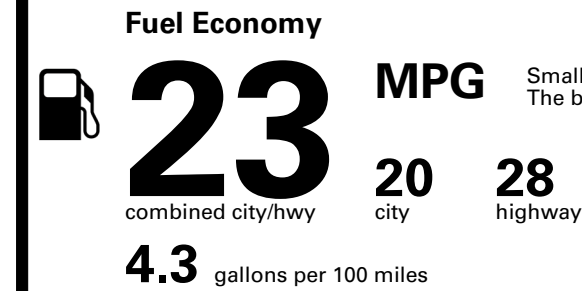

TOTAL PRICE: \$59,265.00

EPA DOT Fuel Economy and Environment

Gasoline Vehicle

Small SUVs range from 14 to 125 MPG. The best vehicle rates 146 MPGe.

You spend \$5,000
more in fuel costs over 5 years
compared to the average new vehicle.