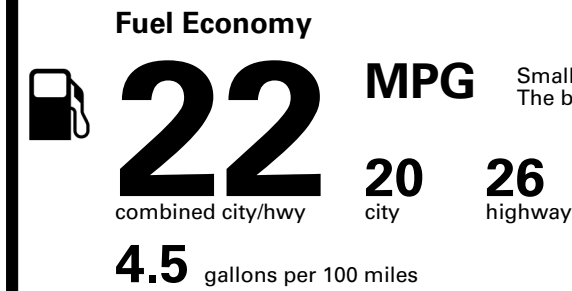

## EPA DOT Fuel Economy and Environment

Gasoline Vehicle

Small SUVs range from 14 to 125 MPG. The best vehicle rates 146 MPGe.

**You spend \$5,750**  
**more in fuel costs over 5 years**  
compared to the average new vehicle.