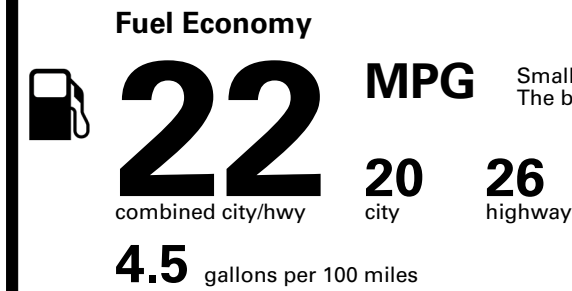

TOTAL PRICE: \$62,885.00

157 A

EPA DOT Fuel Economy and Environment

Gasoline Vehicle

Small SUVs range from 14 to 125 MPG. The best vehicle rates 146 MPGe.

You spend \$5,750
more in fuel costs over 5 years
compared to the average new vehicle.