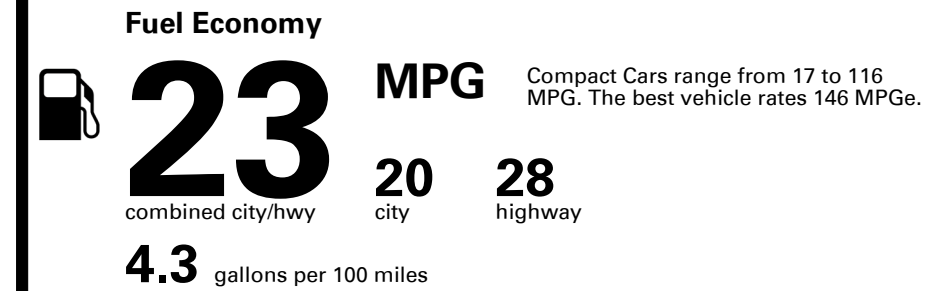

TOTAL PRICE: \$52,985.00

EPA DOT Fuel Economy and Environment

Gasoline Vehicle

You spend \$5,000
more in fuel costs over 5 years
compared to the average new vehicle.

Annual fuel cost \$2,700

Fuel Economy & Greenhouse Gas Rating (tailpipe only)