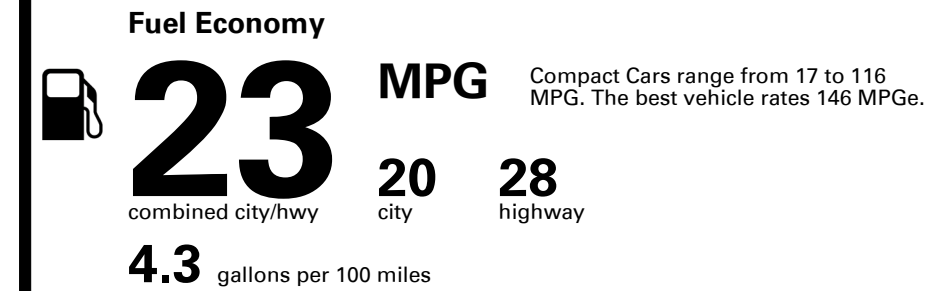

TOTAL PRICE: \$52,615.00

85 A 1096QTOREA

EPA DOT Fuel Economy and Environment

Gasoline Vehicle

You spend \$5,000
more in fuel costs over 5 years compared to the average new vehicle.

Annual fuel cost \$2,700