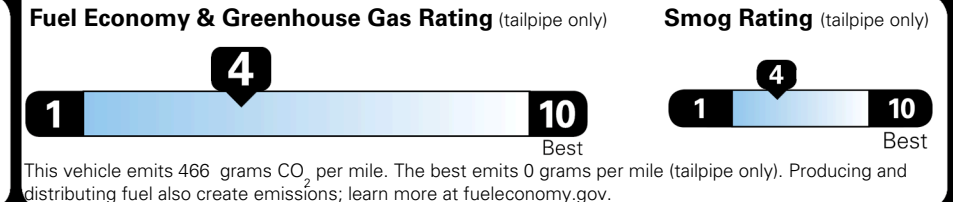

TOTAL PRICE: \$57,570.00

EPA DOT Fuel Economy and Environment

Gasoline Vehicle

You spend \$8,000
more in fuel costs over 5 years compared to the average new vehicle.

Annual fuel cost \$3,300

Actual results will vary for many reasons, including driving conditions and how you drive and maintain your vehicle. The average new vehicle gets 29 MPG and costs \$8,500 to fuel over 5 years. Cost estimates are based on 15,000 miles per year at \$ 4.15 per gallon. MPGe is miles per gasoline gallon equivalent. Vehicle emissions are a significant cause of climate change and smog.