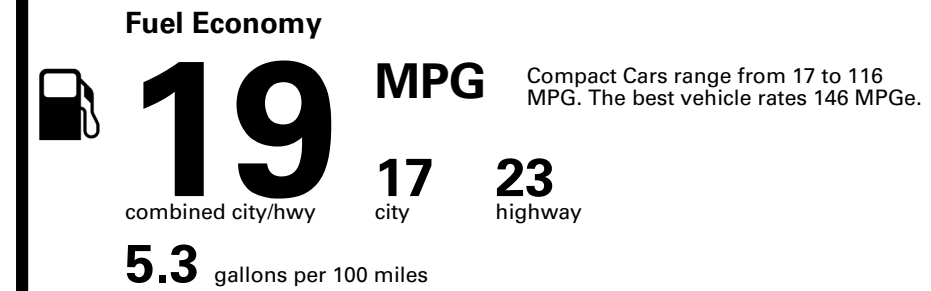

TOTAL PRICE: \$57,570.00

EPA DOT Fuel Economy and Environment

Gasoline Vehicle

You spend \$8,000
more in fuel costs over 5 years compared to the average new vehicle.

Annual fuel cost \$3,300

Actual results will vary for many reasons, including driving conditions and how you drive and maintain your vehicle. The average new vehicle gets 29 MPG and costs \$8,500 to fuel over 5 years. Cost estimates are based on 15,000 miles per year at \$ 4.15 per gallon. MPGe is miles per gasoline gallon equivalent. Vehicle emissions are a significant cause of climate change and smog.