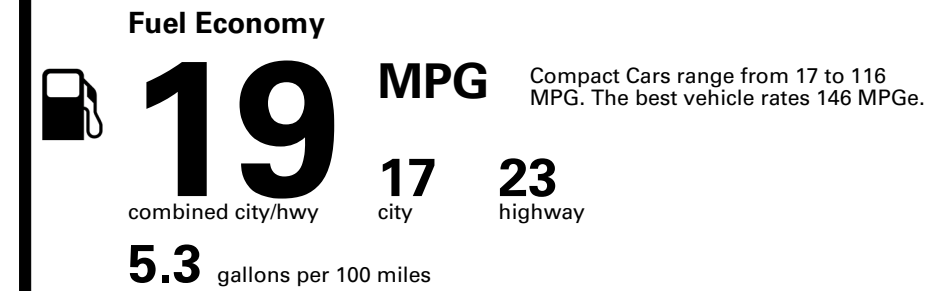

## EPA DOT Fuel Economy and Environment

Gasoline Vehicle

**You spend \$8,000**  
**more in fuel costs over 5 years**  
compared to the average new vehicle.

**Annual fuel cost \$3,300**

**Fuel Economy & Greenhouse Gas Rating** (tailpipe only)