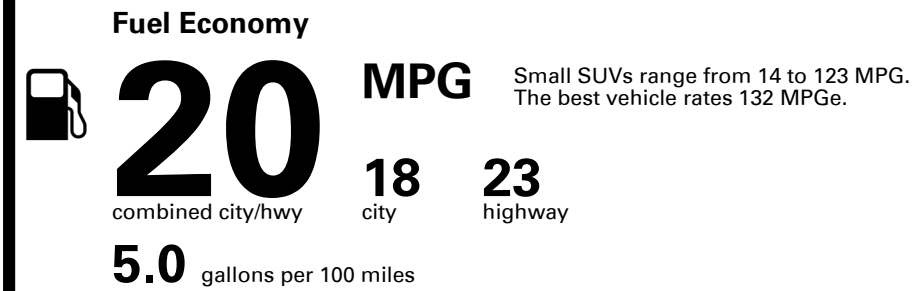

## EPA DOT Fuel Economy and Environment

Gasoline Vehicle

**You spend \$5,750**  
**more in fuel costs over 5 years**  
compared to the average new vehicle.

**Annual fuel cost \$2,750**