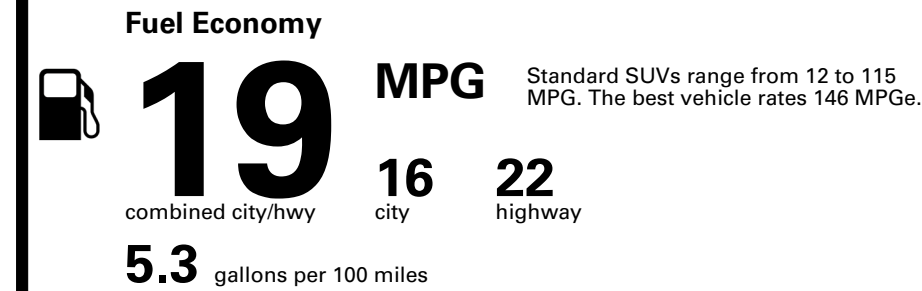

TOTAL PRICE: \$84,475.00

EPA DOT Fuel Economy and Environment

Gasoline Vehicle

You spend \$8,000
more in fuel costs over 5 years compared to the average new vehicle.

Annual fuel cost \$3,300

Fuel Economy & Greenhouse Gas Rating (tailpipe only)