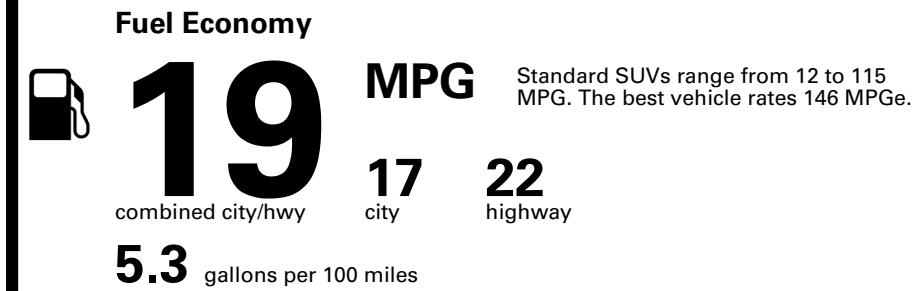

PRESTIGE BLACK FEATURES

- 22" Black Alloy Wheels w/ Floating Center Caps
- Dark Headlamp Bezels, Exterior Trim, & Badging
- Nappa Leather w/ Exclusive Quilting
- Dark Interior Trim w/ Black Ash Wood

Full Tank of Gas

GENESIS WARRANTY

- 5-year/60,000-mile New Vehicle Warranty*
- 10-year/100,000-mile Powertrain Warranty*
- 7-year/Unlimited-mile Anti-perforation Warranty*
- Limited warranties, see retailer for details

Manufacturer's Suggested Retail Price: $89,400.00

ADDED FEATURES:

- *VIK BLACK(PH3) Paint $650.00
- Accessories
- *All Season Fitted Liners $235.00
- *Cargo Mat $200.00
- *Cargo Net $80.00
- *First Aid Kit $65.00
- *Cargo Blocks $40.00
- *NFC Key Card $30.00

SOLD TO: NY716
GENESIS OF WHITE PLAINS
300 CENTRAL AVE
WHITE PLAINS NY 10606

SHIPPED TO: NY716

Inland Freight & Handling : $1,495.00

VIN: KMUJDESC4TU347046	EXTERIOR COLOR: VIK BLACK	INTERIOR/SEAT COLOR: OBSIDIAN BLACK/OBSIDIAN
MODEL: 8SHAAJ9GC7A5	PORT OF ENTRY: PH	TRANSPORT: TRUCK
EMISSIONS: This vehicle is certified to meet emission requirements in all 50 states		ACCESSORY WEIGHT: 20 lbs./ 9 kgs.

TOTAL PRICE: $92,195.00

96 A 1176RCC

EPA DOT Fuel Economy and Environment

Gasoline Vehicle

You spend $8,000
more in fuel costs over 5 years compared to the average new vehicle.

Annual fuel cost $3,300

Fuel Economy & Greenhouse Gas Rating (tailpipe only)

Smog Rating (tailpipe only)

This vehicle emits 467 grams CO₂ per mile. The best emits 0 grams per mile (tailpipe only). Producing and distributing fuel also create emissions; learn more at fueleconomy.gov.

Actual results will vary for many reasons, including driving conditions and how you drive and maintain your vehicle. The average new vehicle gets 29 MPG and costs $8,500 to fuel over 5 years. Cost estimates are based on 15,000 miles per year at $ 4.15 per gallon. MPGe is miles per gasoline gallon equivalent. Vehicle emissions are a significant cause of climate change and smog.

fueleconomy.gov

Calculate personalized estimates and compare vehicles

GOVERNMENT 5-STAR SAFETY RATINGS

Overall Vehicle Score ★ ★ ★ ★ ★

Based on the combined rating of frontal, side and rollover. Should ONLY be compared to other vehicles of similar size and weight.

Frontal	Driver	★ ★ ★ ★
Crash	Passenger	★ ★ ★ ★

Based on the risk of injury in a frontal impact. Should ONLY be compared to other vehicles of similar size and weight.

Side	Front seat	★ ★ ★ ★ ★
Crash	Rear seat	★ ★ ★ ★ ★

Based on the risk of injury in a side impact.

Rollover ★ ★ ★ ★

Based on the risk of rollover in a single-vehicle crash.

Star ratings range from 1 to 5 stars (★★★★★) with 5 being the highest.

Source: National Highway Traffic Safety Administration (NHTSA).

www.safercar.gov or 1-888-327-4236

Manufacturer's suggested retail price includes manufacturer's recommended pre-delivery service. Gasoline license and title fees state and local taxes and dealer installed options and accessories are not included in the manufacturer's suggested retail price. This label has been affixed to this vehicle by Genesis Motor America, pursuant to the requirements of 15 U.S.C. 1231 et seq. which prohibits its removal or alteration prior to delivery to the ultimate purchaser.

PARTS CONTENT INFORMATION

FOR VEHICLES IN THIS CARLINE: U.S./CANADIAN PARTS CONTENT: 3 %

MAJOR SOURCES OF FOREIGN PARTS CONTENT: KOREA: 80 %

FOR THIS VEHICLE: FINAL ASSEMBLY POINT: ULSAN, KOREA

COUNTRY OF ORIGIN:

ENGINE: KOREA

TRANSMISSION: KOREA

Note: Parts content does not include final assembly, distribution, or other non-parts costs.