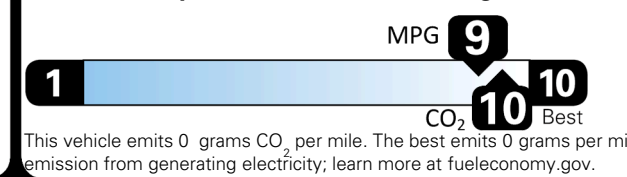

Inland Freight & Handling : \$1,495.00

TOTAL PRICE: \$58,395.00

157 A 1306G

EPA DOT Fuel Economy and Environment

Fuel Economy

100 MPGe Small SUVs range from 14 to 125 MPGe. The best vehicle rates 146 MPGe.

107 93 34
 combined city/hwy city highway kW-hrs per 100 miles

Driving Range
 When fully charged, vehicle can travel about... **282** miles

Charge Time: 9.2 hours (240V)

You save \$4,250
 in fuel costs over 5 years compared to the average new vehicle.

Annual fuel cost \$850

Fuel Economy & Greenhouse Gas Rating (tailpipe only)

Smog Rating (tailpipe only)

Actual results will vary for many reasons, including driving conditions and how you drive and maintain your vehicle. The average new vehicle gets 29 MPG and costs \$8,500 to fuel over 5 years. Cost estimates are based on 15,000 miles per year at \$0.17 per kW-hr. MPGe is miles per gasoline gallon equivalent. Vehicle emissions are a significant cause of climate change and smog.